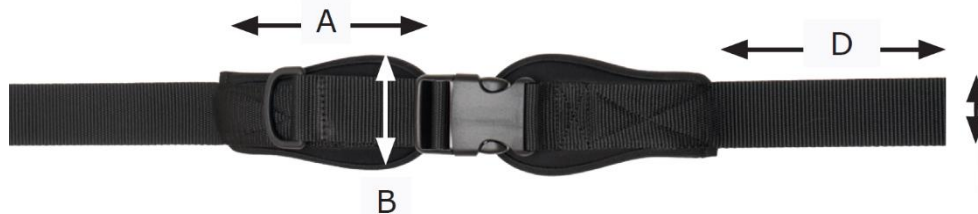

Lap Belts

Lap belts should be used for correct pelvic positioning. They are not safety belts and should only be used for transportation in combination with approved restraint systems. These lap belts provide a wide range of possibilities for pelvic positioning. For children we suggest you use 25 – 40 mm lap belts and for adults 40 – 50 mm lap belts. For clients who display a high tonus the lap belt with metal buckle should be considered. We offer a larger range of standard and also custom solutions for almost all cases. Please contact us if you require a version made to your specifications.

Lap Belt with metal buckle

Art. No.	A	B
E 1 5 100=40	650 mm	40 mm

Lap Belt with plastic buckle

Art. No.	A	B
E 1 5 400=40	800 mm	40 mm
E 1 5 400=50	800 mm	50 mm

Neoprene Lap Belt with plastic buckle

Art. No.	A	B	C	D
E 1 5 410=25	100 mm	50 mm	25 mm	750 mm
E 1 5 410=30	125 mm	60 mm	30 mm	750 mm
E 1 5 410=40	150 mm	70 mm	40 mm	750 mm
E 1 5 410=50	170 mm	85 mm	50 mm	750 mm

Neoprene Lap Belt with plastic buckle and bandalier

Art. No.	A	B	C	D
E 1 5 411=25	100 mm	50 mm	25 mm	750 mm
E 1 5 411=30	125 mm	60 mm	30 mm	750 mm
E 1 5 411=40	150 mm	70 mm	40 mm	750 mm
E 1 5 411=50	170 mm	85 mm	50 mm	750 mm

Art. No.	A	B	C	D
E 1 5 421=25	180 mm	60 mm	25 mm	700 mm
E 1 5 421=30	260 mm	70 mm	30 mm	700 mm
E 1 5 421=40	300 mm	85 mm	40 mm	700 mm
E 1 5 421=50	350 mm	85 mm	50 mm	700 mm

Neoprene Lap Belt with two plug-type buckles, bandalier and one side pull