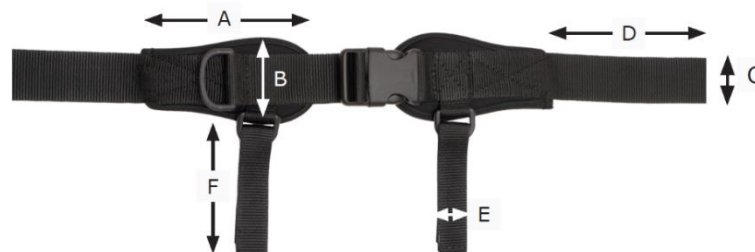

4-Point Neoprene Lap Belt with plastic buckle

Art. No.	A	B	C	D	E	F
E 1 5 440=25	100 mm	50 mm	25 mm	750 mm	20 mm	650 mm
E 1 5 440=30	125 mm	60 mm	30 mm	750 mm	25 mm	650 mm
E 1 5 440=40	150 mm	70 mm	40 mm	750 mm	25 mm	650 mm
E 1 5 440=50	170 mm	85 mm	50 mm	750 mm	25 mm	650 mm

Art. No.	A	B	C	D	E	F
E 1 5 441=25	100 mm	50 mm	25 mm	750 mm	20 mm	650 mm
E 1 5 441=30	125 mm	60 mm	30 mm	750 mm	25 mm	650 mm
E 1 5 441=40	150 mm	70 mm	40 mm	750 mm	25 mm	650 mm
E 1 5 441=50	170 mm	85 mm	50 mm	750 mm	25 mm	650 mm