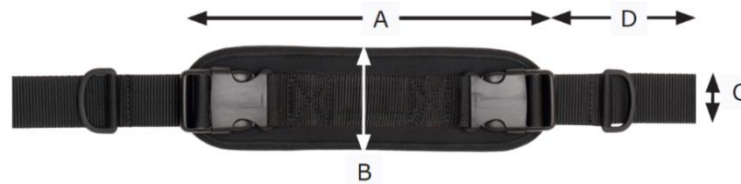

Lap Belts

Neoprene Lap Belt with two plug-type buckles

Art. No.	A	B	C	D
E 1 5 420=25	180 mm	60 mm	25 mm	700 mm
E 1 5 420=30	260 mm	70 mm	30 mm	700 mm
E 1 5 420=40	300 mm	85 mm	40 mm	700 mm
E 1 5 420=50	350 mm	85 mm	50 mm	700 mm

Art. No.	A	B	C	D
E 1 5 421=25	180 mm	60 mm	25 mm	700 mm
E 1 5 421=30	260 mm	70 mm	30 mm	700 mm
E 1 5 421=40	300 mm	85 mm	40 mm	700 mm
E 1 5 421=50	350 mm	85 mm	50 mm	700 mm

Art. No.	A	B	C	D
E 1 5 422=30	260 mm	70 mm	30 mm	700 mm
E 1 5 422=40	300 mm	85 mm	40 mm	700 mm
E 1 5 422=50	350 mm	85 mm	50 mm	700 mm